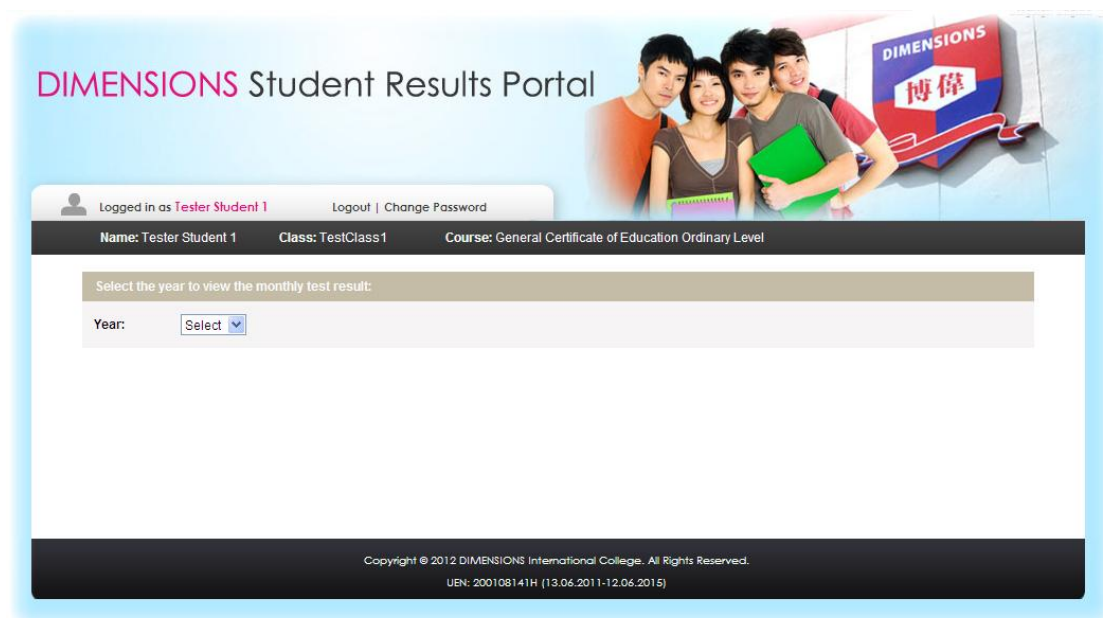

#### **Step 2**

Log on using the user ID and password provided to you.

#### **Step 3**

After successfully logging in, you are allowed to access to the features below.

- Check Results
- Change Password

### Check Results

## Step 2

Select year from drop down list to view the monthly test results:

The screenshot shows the DIMENSIONS Student Results Portal interface. At the top, there is a header with the logo and the text "DIMENSIONS Student Results Portal". Below the header, there is a navigation bar with the text "Logged in as Tester Student 1" and "Logout | Change Password". The main content area displays the user's name "Name: Tester Student 1", class "Class: TestClass1", and course "Course: General Certificate of Education Ordinary Level". A prompt "Select the year to view the monthly test result:" is followed by a "Year:" label and a dropdown menu. The dropdown menu is open, showing options: "Select", "Select", "2012", and "2013". The footer contains copyright information: "Copyright © 2012 DIMENSIONS International College. All Rights Reserved. UEN: 200108141H (13.06.2011-12.06.2015)".